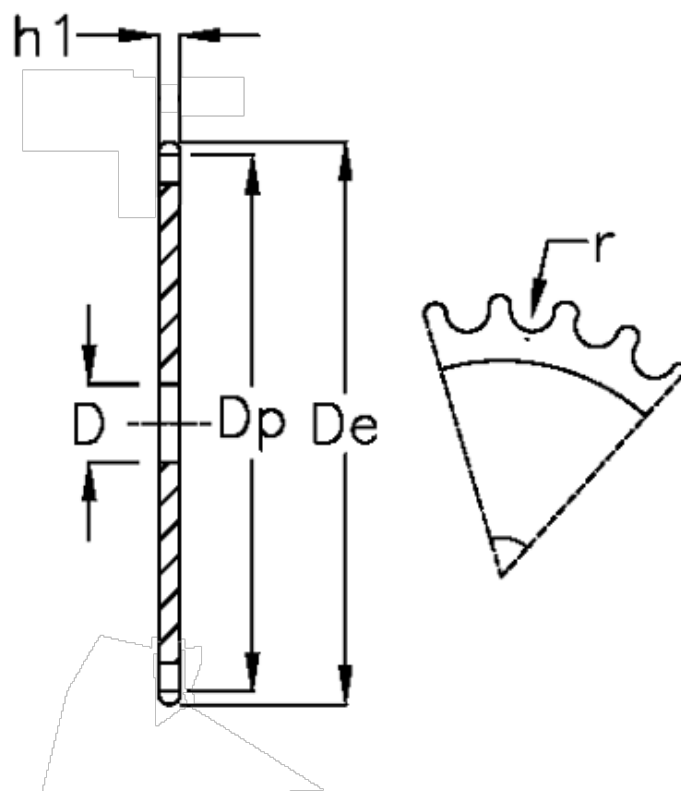

Article number: 616021010068

Description: Plate wheel 24 B-1 Z=68 simplex

## Measures

C	= 4
D	= 40
De	= 839.8
Dp	= 824.98
For chain size	= 1 1/2 x 1
For chain type	= 24 B-1
h1	= 24.1
Number of teeth	= 68

$r = 25.4$